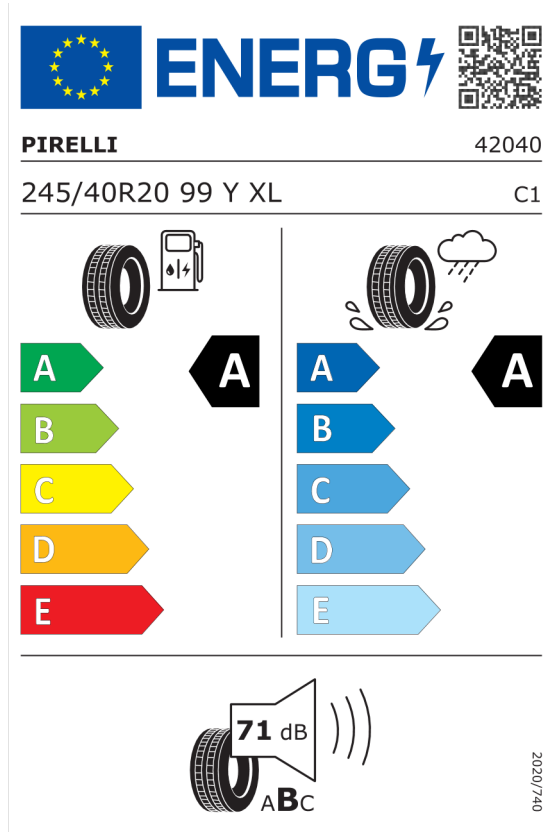

Číslo kalkulácie.
Dátum
Platnosť do

Ponuka
16915
07.02.2024
21.02.2024

EU Energetický štítok pre kolesá

Pirelli 1269848

<https://eprel.ec.europa.eu/qr/1269848>