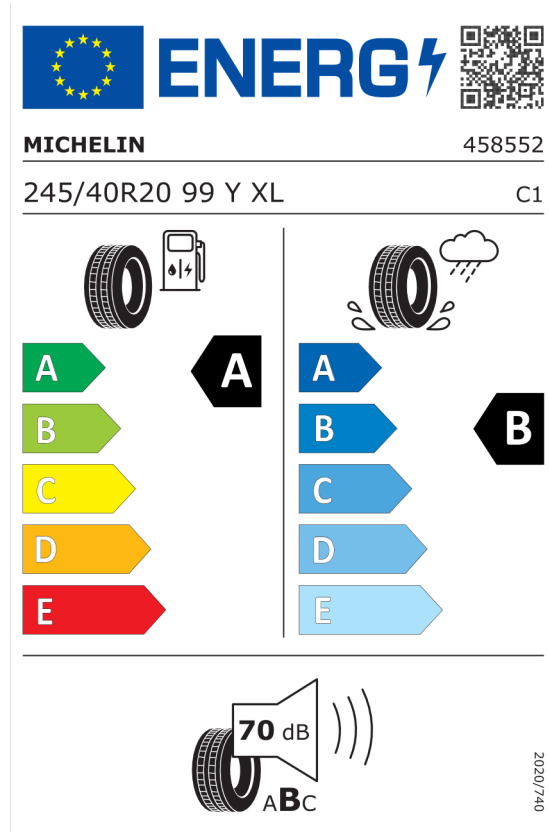

Číslo kalkulácie.
Dátum
Platnosť do

Ponuka
16915
07.02.2024
21.02.2024

EU Energetický štítok pre kolesá

Pirelli 1269848

<https://eprel.ec.europa.eu/qr/1269848>

Michelin 991721

<https://eprel.ec.europa.eu/qr/991721>

Continental 0311789

245/40 R 20 99 Y XL C1

2020/740

<https://eprel.ec.europa.eu/qr/659110>

Číslo kalkulácie.
Dátum
Platnosť do

Ponuka
16915
07.02.2024
21.02.2024

Pirelli 596814

The energy label for Pirelli 596814 features the European Union flag and the 'ENERG' logo with a lightning bolt. A QR code is located to the right. Below the logo, the brand name 'PIRELLI' and the number '39398' are displayed. The tire specifications '275/35R20 102 Y XL' and the category 'C1' are listed. The label is divided into two columns: the left column shows fuel consumption with a gas pump icon and a tire, and the right column shows wet grip with a tire on a wet surface and a rain cloud. Both columns have a scale from A (green) to E (red), with 'A' highlighted in a black box. At the bottom, a noise level of 72 dB is shown with a speaker icon and a scale from A to C. The vertical text '2020/740' is on the right side.

<https://eprel.ec.europa.eu/qr/596814>

Michelin 1213052

The energy label for Michelin 1213052 features the European Union flag and the 'ENERG' logo with a lightning bolt. A QR code is located to the right. Below the logo, the brand name 'MICHELIN' and the number '812105' are displayed. The tire specifications '275/35R20 102 Y XL' and the category 'C1' are listed. The label is divided into two columns: the left column shows fuel consumption with a gas pump icon and a tire, and the right column shows wet grip with a tire on a wet surface and a rain cloud. Both columns have a scale from A (green) to E (red), with 'A' highlighted in a black box. At the bottom, a noise level of 72 dB is shown with a speaker icon and a scale from A to C. The vertical text '2020/740' is on the right side.